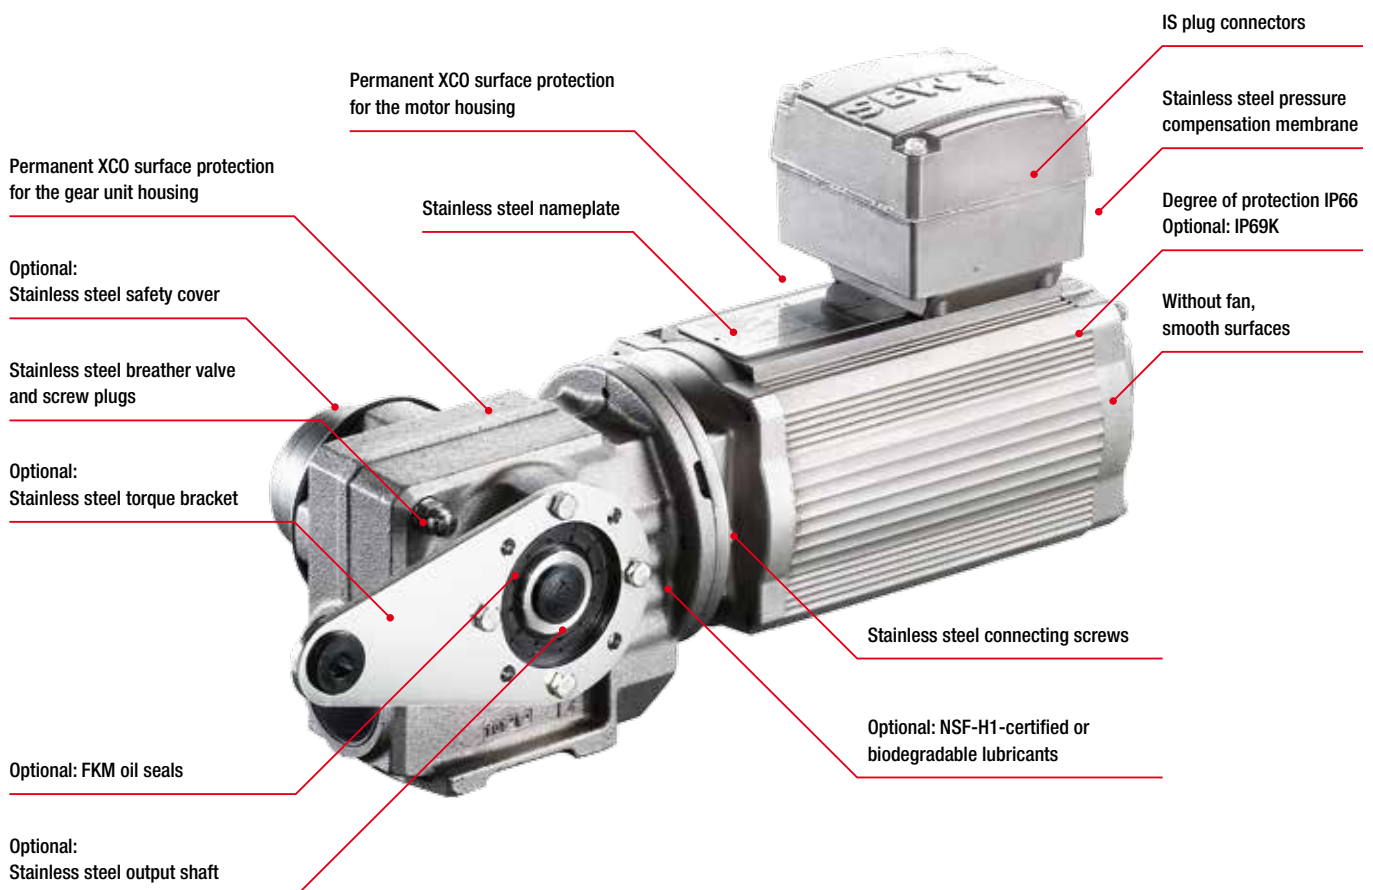

When it comes to your production, you want to be on the safe side and eliminate expensive recall measures? You use aggressive cleansing agents and disinfectants for cleaning your system? Then the new XCO drive package is just what you need.

There are frequent reports in the media about recalls in the food and beverage industry due to contamination of the goods during production. For this reason, producers no longer allow the use of coated machines and systems in critical areas.

What is our contribution as a manufacturer of drive technology and partner for system manufacturers and operators?

The new XCO drive package! We offer a drive option without the risk of coating coming off – perfect for your sensitive and hygienic operating conditions.

Features of the XCO drive package